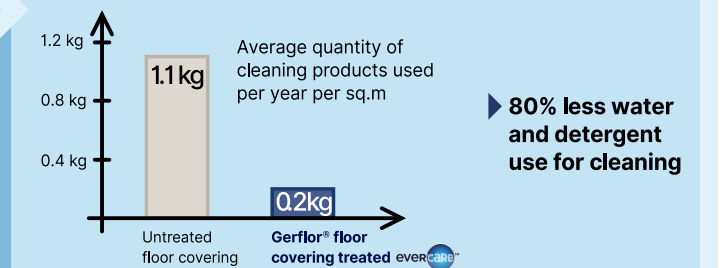

USER'S BENEFITS

- | Easy & cost-effective maintenance
- | Stain barrier
- | No wax for life
- | Chemical resistance

COMPLEMENTARY RANGES

WALL SOLUTIONS

- 1 100% SAFETY LINE'A TOUCH handrail
- 2 100% PROTECTION Mural Plus or wall protection DECOCHOC combined with LINE'A punch bumper
- 3 100% WATERPROOF Perfect hot-welded joint between floor and wall to reduce bacterial activity
- 4 100% HYGIENIC Skirting and coving solutions: Easy to clean