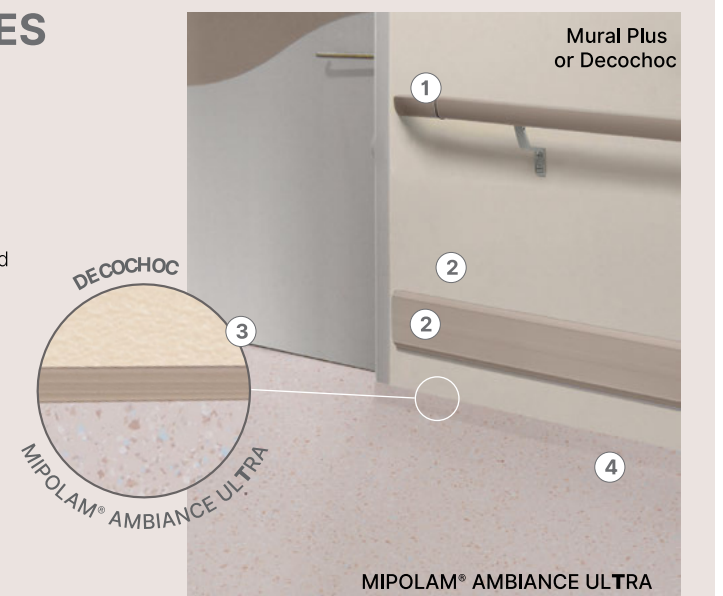

evercare™ SURFACE TREATMENT

EXCLUSIVE PATENTED TECHNOLOGY BY GERFLOR®

THE OUTSTANDING CHEMICAL STAIN RESISTANT SURFACE TREATMENT

evercare™ BY GERFLOR: Treatment durability

Other treated floor covering

EASY AND COST EFFECTIVE MAINTENANCE

USER'S BENEFITS

- | Easy & cost-effective maintenance
- | Stain barrier
- | No wax for life
- | Chemical resistance

COMPLEMENTARY RANGES

WALL SOLUTIONS

- 1 100% SAFETY LINE'A TOUCH handrail
- 2 100% PROTECTION Mural Plus or wall protection DECOCHOC combined with LINE'A punch bumper
- 3 100% WATERPROOF Perfect hot-welded joint between floor and wall to reduce bacterial activity
- 4 100% HYGIENIC Skirting and coving solutions: Easy to clean